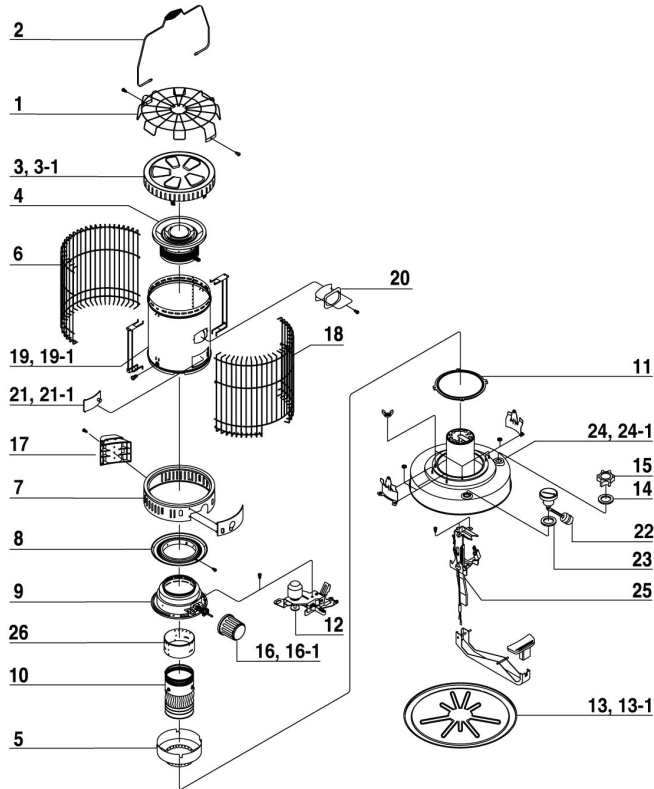

© 2012 WMAI. All Rights Reserved.

If you cannot locate your heater model or part - Please call for additional assistance.

Typical Convection & Radiant Heater

DRAWING NUMBER	DESCRIPTION
1	TOP GRILLE
2	CARRYING HANDLE
3	TOP PLATE
3-1	TOP PLATE
4	BURNER ASS'Y
5	WICK COVER
6	REAR GRILLE
7	CABINET BASE
7-1	CABINET BASE
8	WIND COVER
9	WICK ADJUSTER ASS'Y (COMPLETE)
10	WICK
11	WICK ADJUSTER GASKET
12	SAFETY SHUT OFF DEVICE
13	DRIP TRAY ASS'Y
13-1	DRIP TRAY ASS'Y
14	FUEL CAP GASKET
15	FUEL CAP ASS'Y
16	WICK ADJUSTER KNOB
16-1	WICK ADJUSTER KNOB
17	BATTERY CASE ASS'Y
17-1	BATTERY CASE ASS'Y
18	FRONT GRILLE
19	CABINET
19-1	CABINET
20	MICA WINDOW
21	DOOR
21-1	DOOR
22	FUEL GAUGE
23	FUEL GAUGE GASKET
24	TANK ASS'Y
24-1	TANK ASS'Y
25	IGNITER ASS'Y
26	WICK SLEEVE

DRAWING NUMBER	DESCRIPTION
1	FUEL CAP
2	HINGE SPRING
3	DOOR
3-1	DOOR
4	TOP PLATE
4-1	TOP PLATE
5	CARTRIDGE TANK Baffle ASS'Y
6	VERTICAL REFLECTOR
7	BOTTOM REFLECTOR
8	CABINET HANDLE
8-1	CABINET HANDLE
9	CABINET
9-1	CABINET
10	FUEL INDICATOR WINDOW
10-1	FUEL INDICATOR WINDOW
11	TOP FRONT PANEL
12	FRONT PANEL
12-1	FRONT PANEL
13	WICK HOLDER GASKET
14	BATTERY CASE ASS'Y
14-1	BATTERY CASE ASS'Y
15	TANK HOLDER
16	BURNER TANK ASS'Y
17	DRIP TRAY ASS'Y
18	BURNER ASS'Y
19	GRILLE
20	WIND COVER
21	IGNITION COIL
22	SAFETY SHUTOFF DEVICE
22-1	SAFETY SHUTOFF DEVICE
23	IGNITER ASS'Y
24	WICK ADJUSTER (COMPLETE)
24-1	WICK ADJUSTER (COMPLETE)
25	WICK ADJUSTER KNOB
25-1	WICK ADJUSTER KNOB
26	WICK HOLDER
27	WICK
28	WING NUT
29	TOP DRAFT TUBE A
30	GLASS CYLINDER
31	BOTTOM INSULATOR ASS'Y
32	TOP INSULATOR
33	WALL GUARD
34	CARTRIDGE TANK ASS'Y